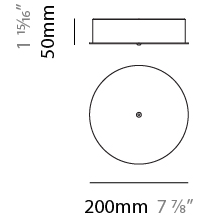

GENERAL

Series: Universe Abstract
Brand: Quasar
Division: Design
Mounting Type: Suspension
Mounting Location: Ceiling
Subcategory: Ambient

PHYSICAL

Shape: Abstract
Length (mm): 1800
Length (in): 70 ⁷/₈
Width (mm): 500
Width (in): 19 ¹¹/₁₆
Height (mm): 400
Height (in): 15 ³/₄
Max. Overall Height (mm): 2400
Max. Overall Height (in): 92 ¹/₂
Light Distribution: Omnidirectional
Weight (kg): 4.5
Weight (lbs): 9.9
[Fixture Finish: NIC / BRA / BBR](#)
Fixture Material: Metal
Upon Request: Custom Sizes

ELECTRICAL

Number of Lamps: 60
Lamp Type: LED Retrofit
Input Wattage (W): 21.78
Bulb Included: Bulb Included
Max. Wattage Per Lamp (W): 0.33
Lamp Base: E10
[Dimming: Non-Dimming / Phase Dimming (120vac Only)](#)
Driver Included: Yes
Driver Location: Integrated
Driver Type: Constant Voltage - 120/277Vac
Driver Class: Class 2
Input Voltage (V): 120 - 277
Output Voltage (V): 12
Lamp Voltage (V): 12
Upon Request: (Not included - see components) Integral: 0-10Vdc dimming

LED

[Color Temperature (°K): 2600 / 3000 / 3500](#)
Max. Delivered Lumen (lm): 1380 (2600K)
CRI: >90 CRI
Lamp Life (hrs): 50000

OPTICAL

RATINGS AND CERTIFICATIONS

Certified By: Certified for North American Standards
IP rating: IP20

PROJECT
TYPE
SPECIFIER
QUANTITY
DATE