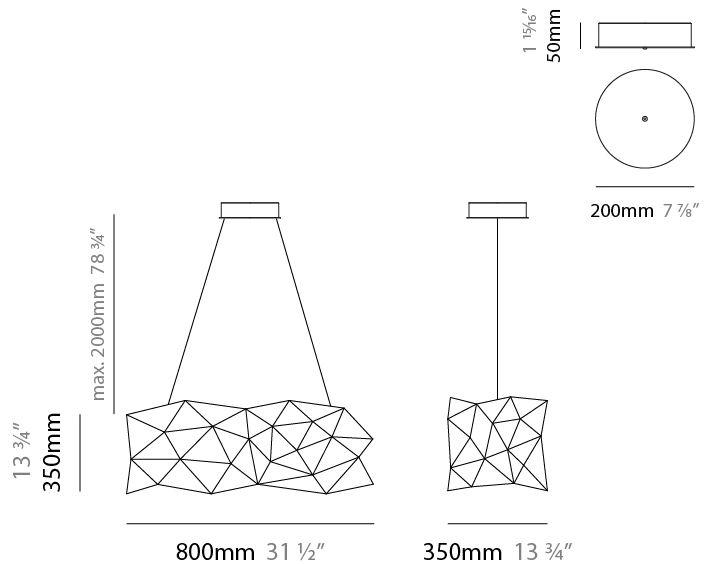

D101365-

base number   LED Dimming   Color Temperature   Finish Options

1. To build a product code in our configurator select the specify button on the base model # product page
2. To build a manual product code on this datasheet choose from the options listed below in blue font and add the suffix to the base model #

GENERAL

Series: Universe Abstract
Brand: Quasar
Division: Design
Mounting Type: Suspension
Mounting Location: Ceiling
Subcategory: Ambient

PHYSICAL

Shape: Abstract
Length (mm): 800
Length (in): 31 1/2
Width (mm): 350
Width (in): 13 3/4
Height (mm): 350
Height (in): 13 3/4
Max. Overall Height (mm): 2000
Max. Overall Height (in): 78 3/4
Light Distribution: Omnidirectional
Weight (kg): 4
Weight (lbs): 8.8
[Fixture Finish: NIC / BRA / BBR](#)
Fixture Material: Metal
Upon Request: Custom Sizes

ELECTRICAL

Number of Lamps: 35
Lamp Type: LED Retrofit
Input Wattage (W): 11.55
Bulb Included: Bulb Included
Max. Wattage Per Lamp (W): 0.3
Lamp Base: E10
[Dimming: Non-Dimming / Phase Dimming (120vac Only)](#)
Driver Included: Yes
Driver Location: Integrated
Driver Type: Constant Voltage - 120/277Vac
Driver Class: Class 2
Input Voltage (V): 120 - 277
Output Voltage (V): 12
Lamp Voltage (V): 12

LED

[Color Temperature (°K): 2600 / 3000 / 3500](#)
Max. Delivered Lumen (lm): 805 (2600K)
CRI: >90 CRI
Lamp Life (hrs): 50000

OPTICAL

RATINGS AND CERTIFICATIONS

Certified By: Certified for North American Standards
IP rating: IP20